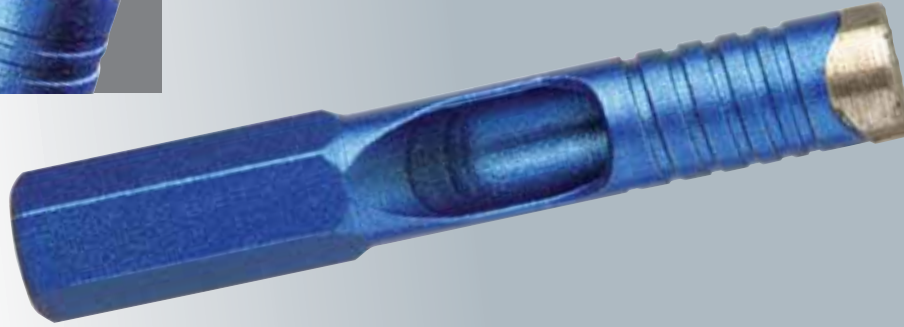

DIAMOND CORE BIT SPECIAL FOR SANDWARE

**STONEWARE
DRILLING OF
4 & 5 CLASS**

**HOLES CLEAN
AND WITHOUT
ANY SPLINTERS**

Features

- Head with diamond segments.
- Core extraction.
- Hex shank.

Applications

Glaze - Sandstone - Glazed sandstone - Sandware
Terracota - Marble - Tiles up to 5th class